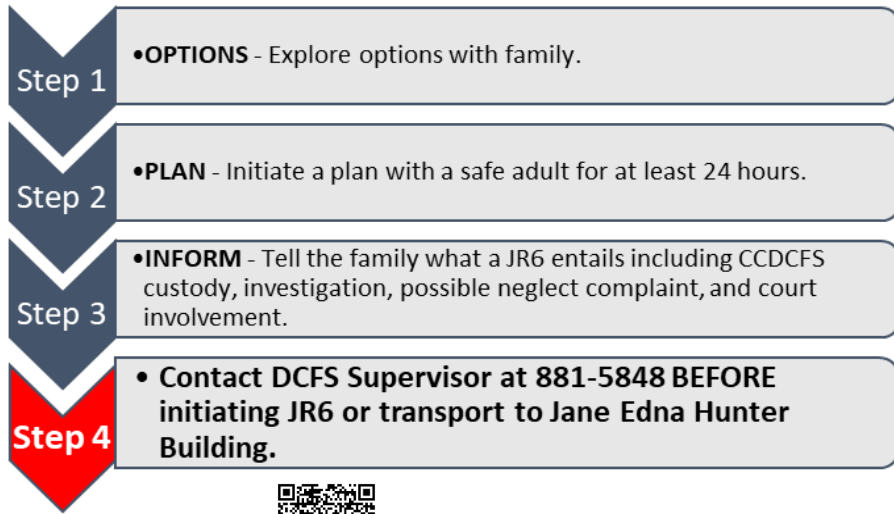

696-KIDS (5437) HOTLINE for
CHILD ABUSE AND NEGLECT:

- Physical abuse and neglect
- Young children home alone
- Sexual abuse
- Suspicious child deaths
- Domestic violence in the home with child present

TEEN/PARENT CRISIS:

- Risk of Harm to Self or Others – Contact Mobile Crisis Child Response Team: **216-623-6888**
- Youth committed a delinquent or criminal act – Contact Detention Center: **216-443-8400**
- Parents unable or unwilling to care for child – Work with family, friends, neighbors to locate a safe, temporary option. Perhaps a cooling off period.

Before You Drive to DCFS

Scan this QR code to access
online resources

More Resources

24/7 Emergency Child Placement Hotline Supervisor
216-881-5848

Access to The Centers & Providence House for short-term emergency childcare for children in DCFS custody

Domestic Violence & Child Advocacy Center
216-391-HELP (4357)
Assess and offer shelter to battered women

Witness Victim Center
216-443-7345
Services for victims and witnesses of crime

Cleveland Rape Crisis Center
216-619-6192
24/7 Hotline for crisis counseling and assistance

Frontline Mobile Crisis Child Response Team
216-623-6888
24/7 Crisis and psychiatric services

Project CALM, Applewood
216-459-9827
Low-risk misdemeanors, mental and behavioral health needs

Westhaven Youth Shelter
216-941-0063
24/7 Emergency teen shelter

Bellefaire Missing & Runaway Youth
216-570-8010
24/7 Homeless and missing youth hotline

First Call for Help
211 or 216-436-2000
United Way Social service resources

Senior & Adult Services
216-420-6700
Adult protective services for abuse, neglect & exploitation

APL Animal abuse and cruelty hotline
216-377-1630