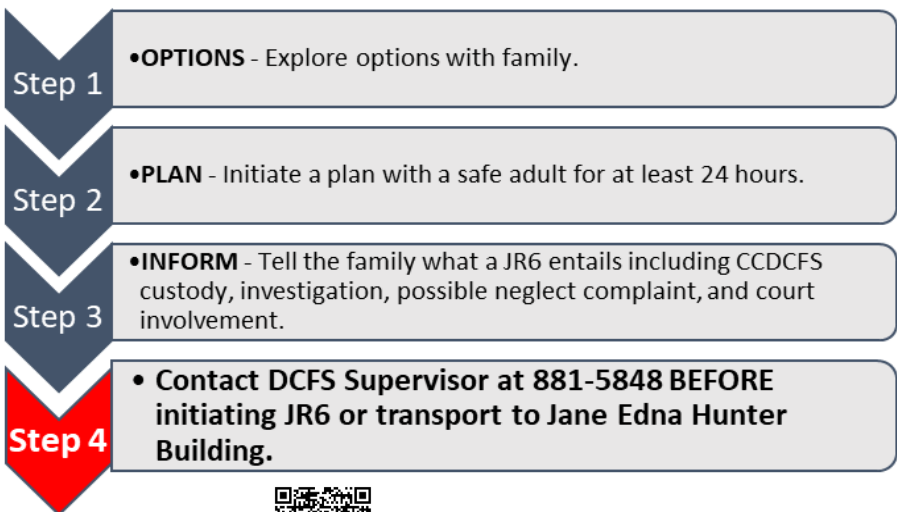

696-KIDS (5437) HOTLINE for

CHILD ABUSE AND NEGLECT:

- Physical abuse and neglect
- Young children home alone
- Sexual abuse
- Suspicious child deaths
- Domestic violence in the home with child present

TEEN/PARENT CRISIS:

- Risk of Harm to Self or Others – Contact Mobile Crisis Child Response Team: **216-623-6888**
- Youth committed a delinquent or criminal act – Contact Detention Center: **216-443-8400**
- Parents unable or unwilling to care for child – Work with family, friends, neighbors to locate a safe, temporary option. Perhaps a cooling off period.

Before You Drive to DCFS

Scan this QR code to access
online resources

More Resources